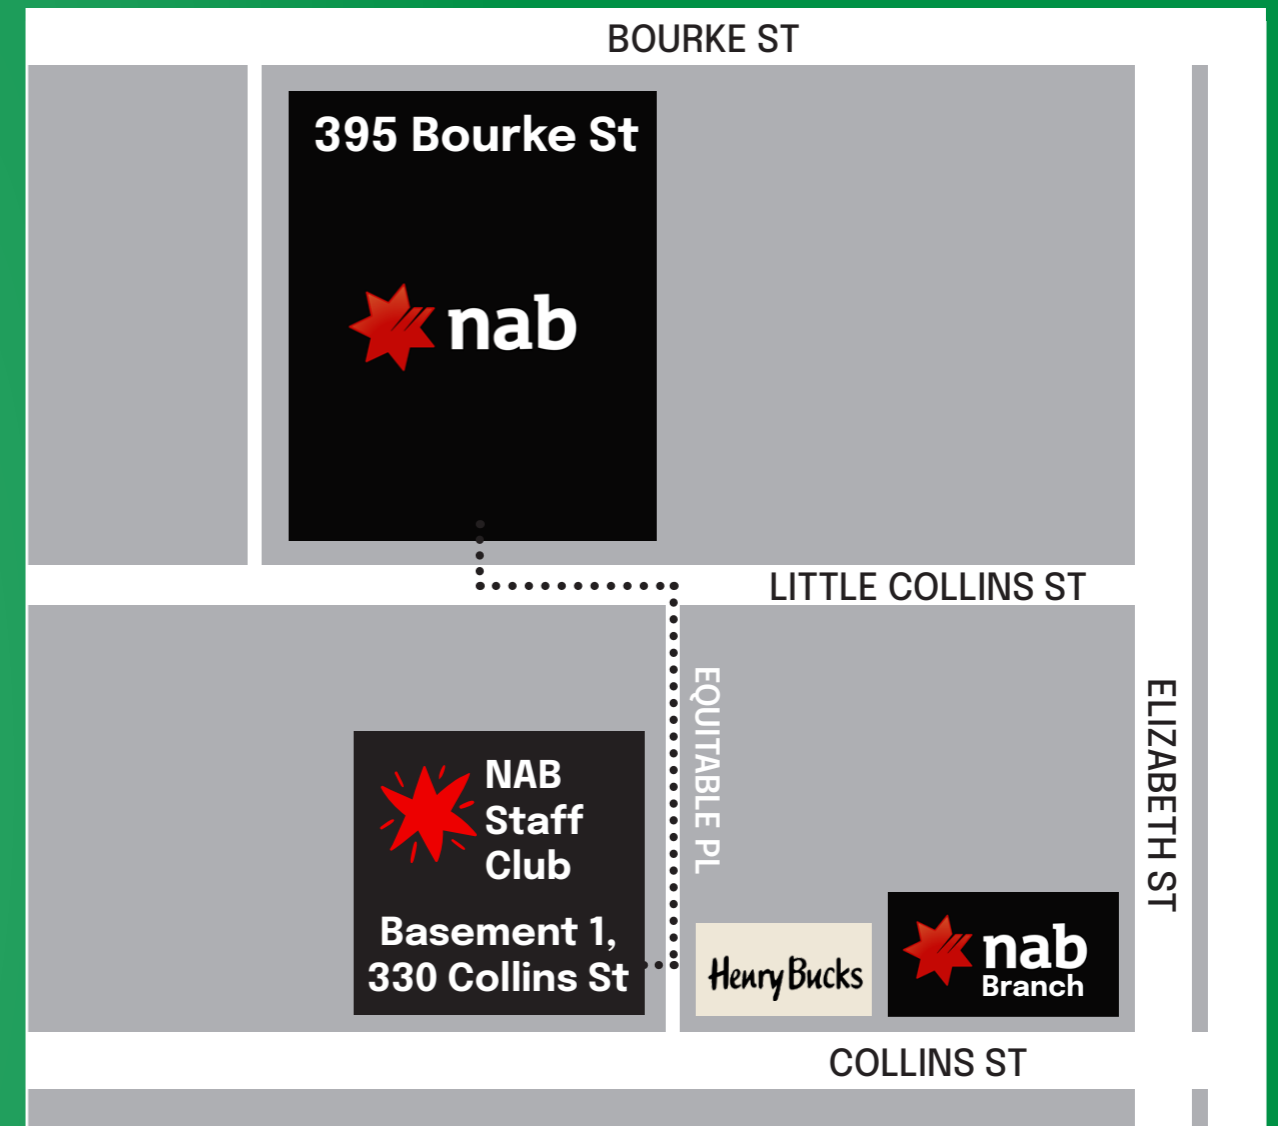

NAB STAFF CLUB

Did you think that was
everything?

Scan here to shop for so much more!

or head to www.nabstaffclub.com.au/Christmas-Catalogue-2024

Not a Member of NAB Staff Club?

Don't miss out & join TODAY for only $4.50 a fortnight
to access all our amazing deals!

Scan to Join!

or head to www.nabstaffclub.com.au/_myacct/register

Visit the NAB Staff Club in Store or Online
& browse the huge range of gift options!

For a gold coin donation we will have a gift wrapping station
available for your convenience. All gift wrapping and supplies will
be supplied to help personalise your gifts.

B1 330 Collins St,
Melbourne Opening Hours:
9:30am - 3pm
Monday to Thursday

L1, 2 Carrington St,
Sydney Store Opening Hours:
10am - 4pm
Tuesday to Thursday

We recommend placing your order
no later than Monday, 16 December 2024