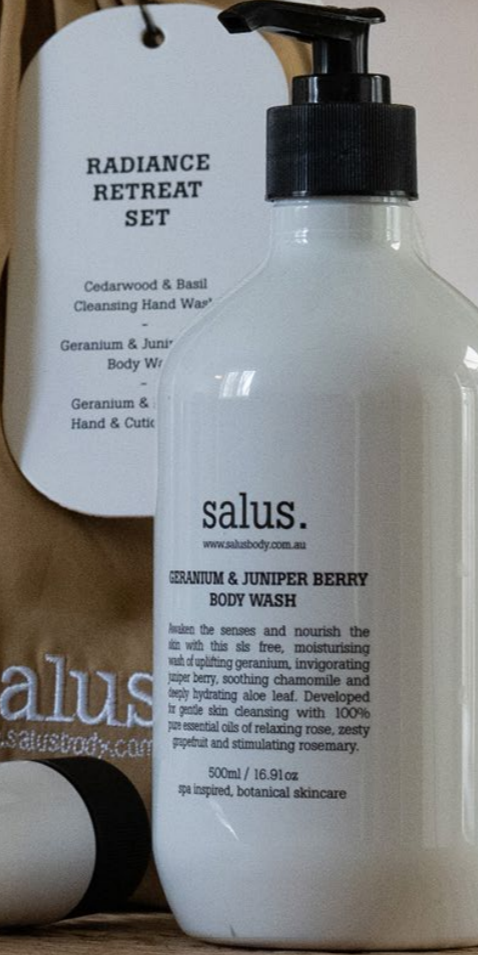

Klipsta Hat Clip
RRP \$29.95 MP \$21.95 SAVE \$8
Available in Green, Stone, Tan & Black.

Klipsta believe little things make a big difference, especially for people on the go. The versatile, award-winning accessories are designed to make your life easier.

Each product is created with a focus on great design, premium quality, and innovative functionality.

Salus The Luminescent Trio
RRP \$40 MP \$29 SAVE \$11
Includes Hand & Cuticle Cream,
Body Wash & Facial Mist.

Salus Sensory Home Set
RRP \$50 MP \$36 SAVE \$14
Includes Hand Wash,
Hand and Cuticle Cream & Room Spray

SILK MAGNOLIA Scrunchie Packs
Prices from \$33 - Save up to \$39
Available in packs 3 & 5.

Salus Radiance Retreat Set
RRP \$65 MP \$47 SAVE \$18
Includes Hand Wash, Body Wash & Cuticle Cream.

SILK MAGNOLIA Premium Eyemask
RRP \$55 MP \$40 SAVE \$15
Available in multiple patterns.

Silk Magnolia Pillowcase
RRP \$95 MP \$65 SAVE \$30
Available in multiple patterns.

GLASSHOUSE FRAGRANCES

**Kyoto In Bloom
Christmas Bauble Candle (30g)**
RRP \$18.95 MP \$12.95 SAVE \$6